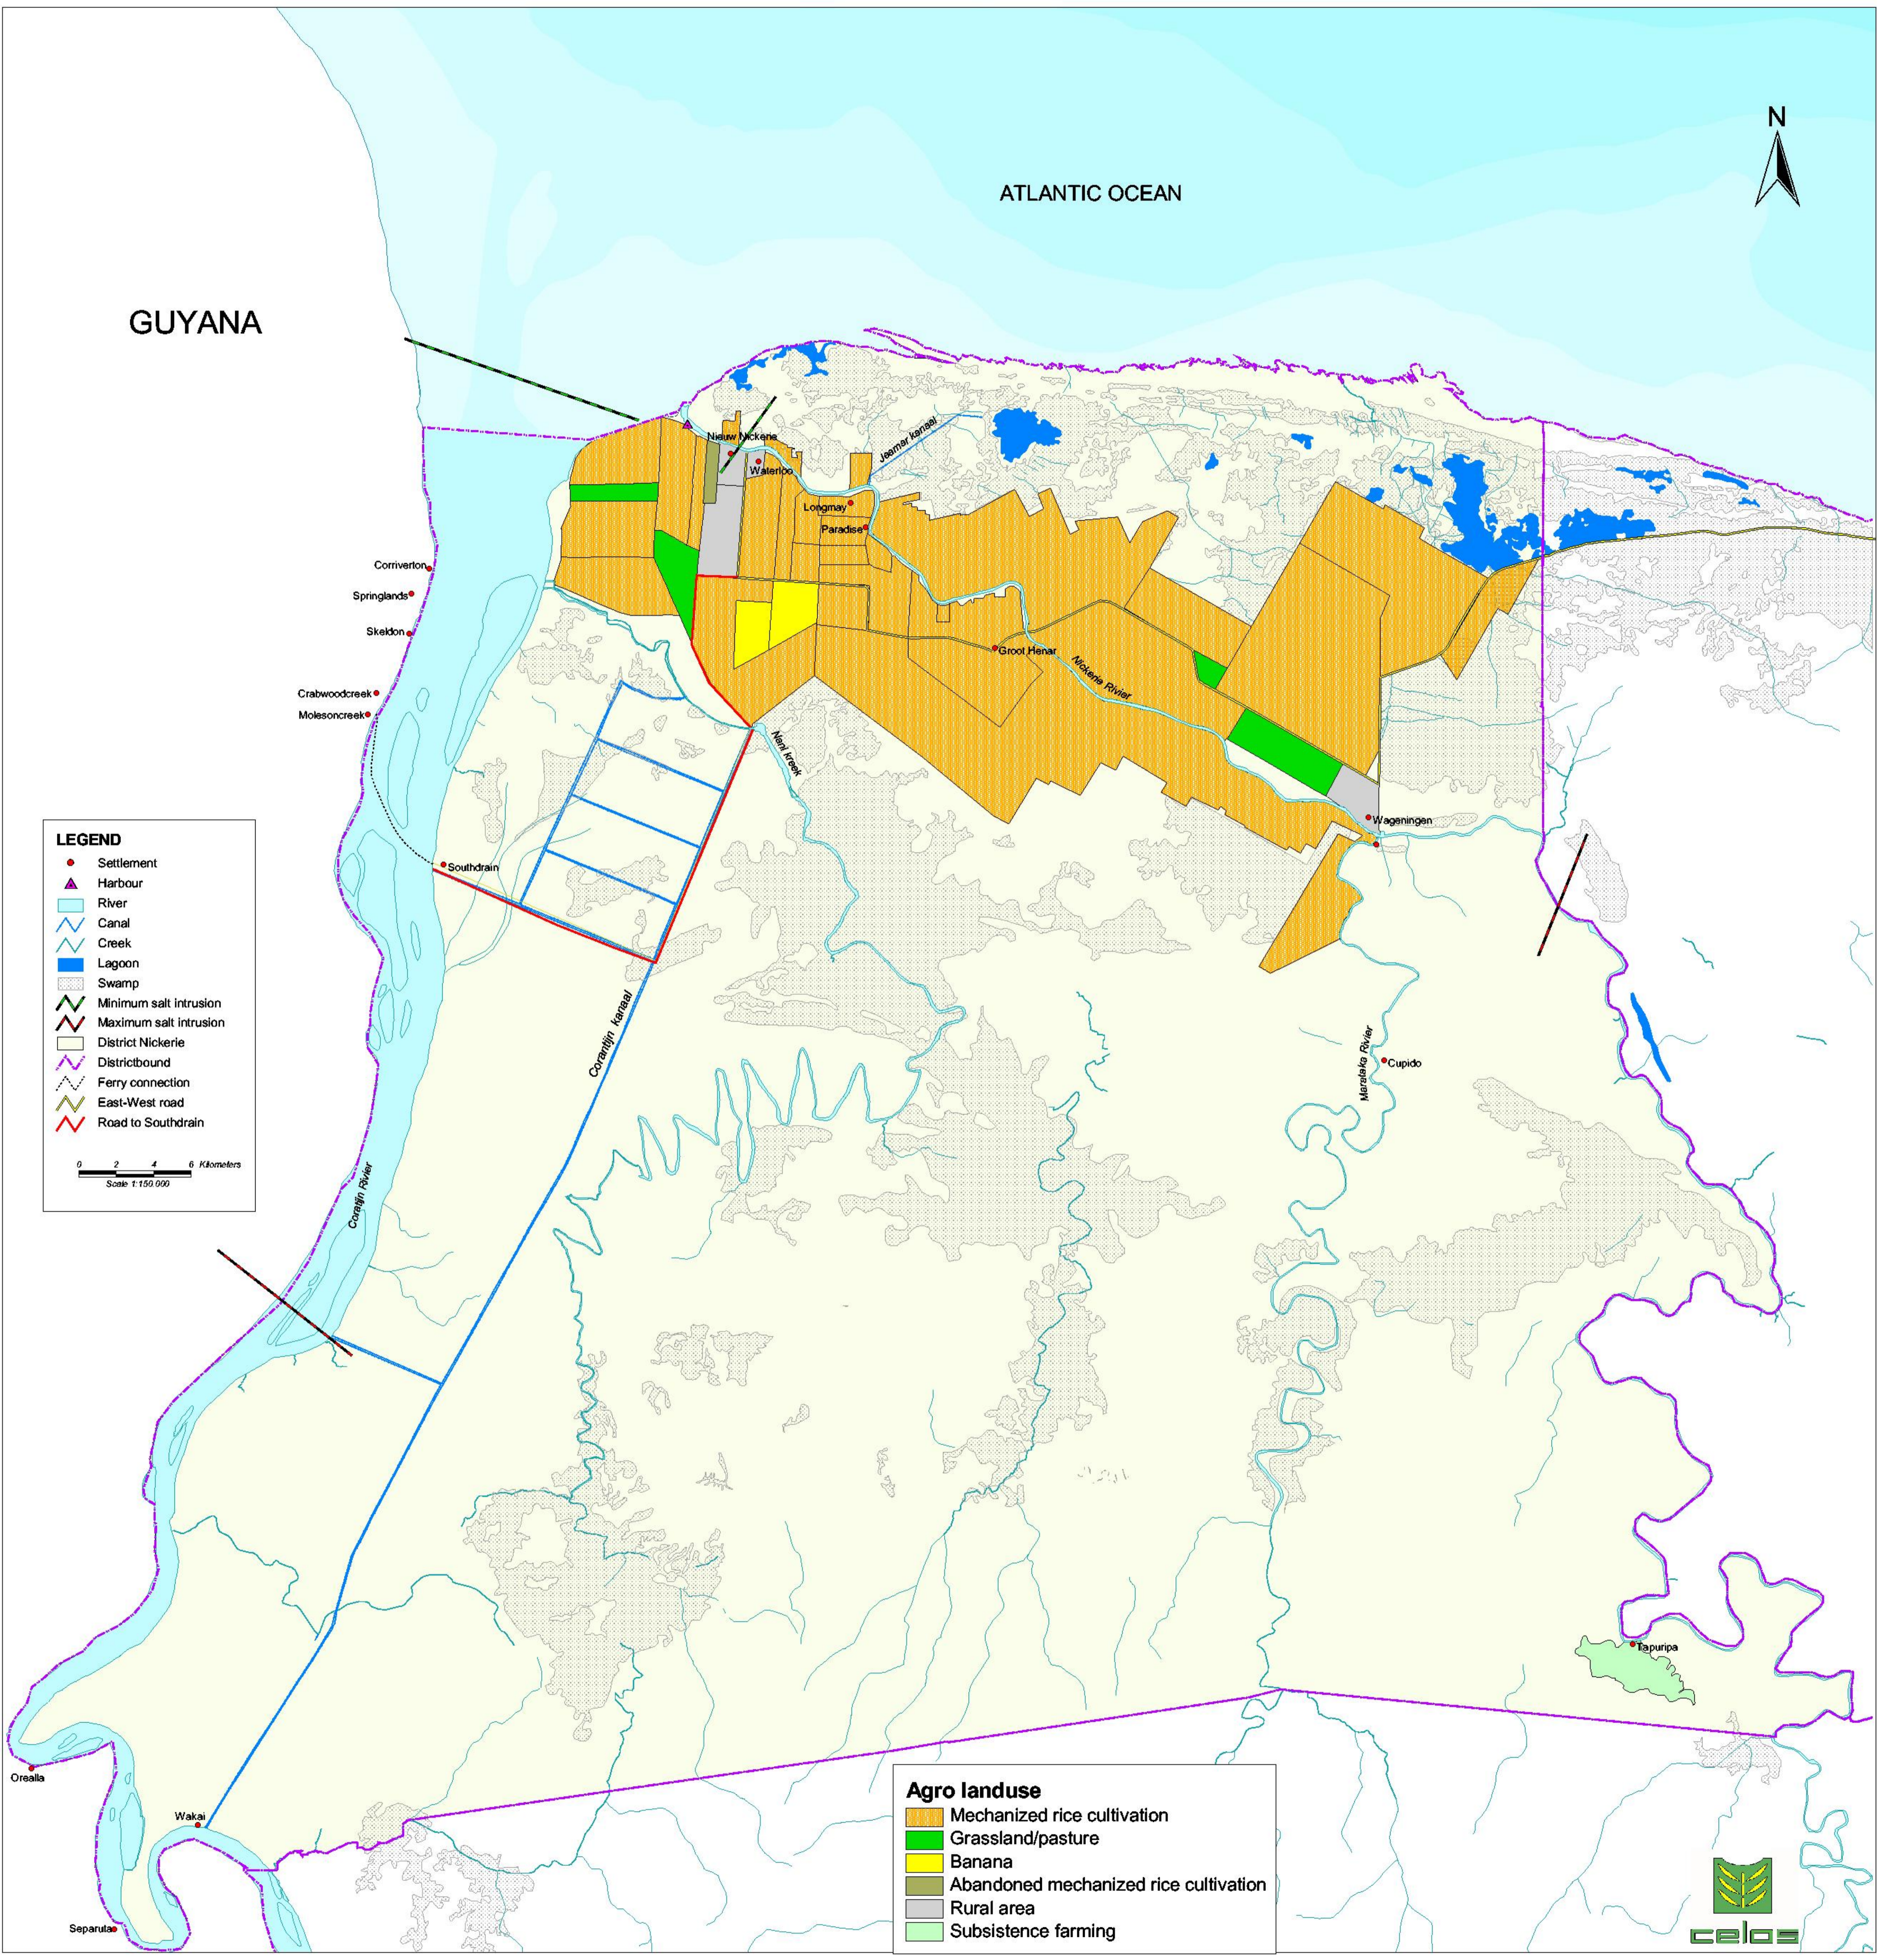

# DISTRICT NICKERIE

GUYANA

ATLANTIC OCEAN

**LEGEND**

- Settlement
- ▲ Harbour
- River
- Canal
- Creek
- Lagoon
- Swamp
- Minimum salt intrusion
- Maximum salt intrusion
- District Nickerie
- Districtbound
- Ferry connection
- East-West road
- Road to Southdrain

0 2 4 6 Kilometers  
Scale 1:150 000

**Agro landuse**

- Mechanized rice cultivation
- Grassland/pasture
- Banana
- Abandoned mechanized rice cultivation
- Rural area
- Subsistence farming